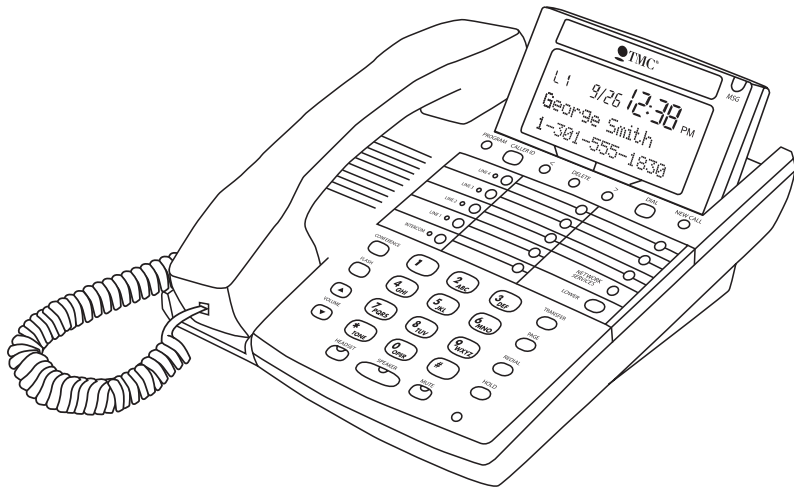

EPIC™

PLUG & PLAY PHONE SYSTEM

ET4300

4 Line Intercom Speakerphone

with Caller ID and Jumbo Pivoting Display

SYSTEM FEATURES

EXPANDABLE UP TO 16 STATIONS

All Epic telephones are compatible with each other and can accommodate up to 4 lines and 16 stations.